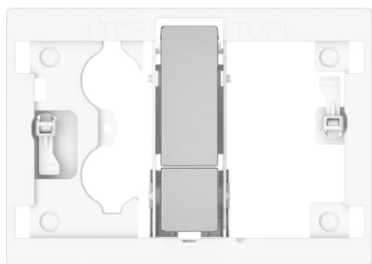

DUPLO S

PS4 Dual - Dual flush operating plate for Roca S installation systems. Cable technology. No tools required for installation

**FEATURES**

Number of buttons: 2

TECHNICAL DRAWINGS

BOUGHT TOGETHER FREQUENTLY

PS4 Dual - PS4 front panel
to be combined with PS4
push-button

8905213..

Duplo S Compact - Built-in
structure with compact
dual flush cistern for wall-
hung WC. Ø 90 / Ø 110
elbow

8900A0020

Duplo S

Designed for modern living, Duplo S seamlessly integrates advanced concealed cistern technology with refined flush plate designs, providing unparalleled comfort and style for any bathroom project.