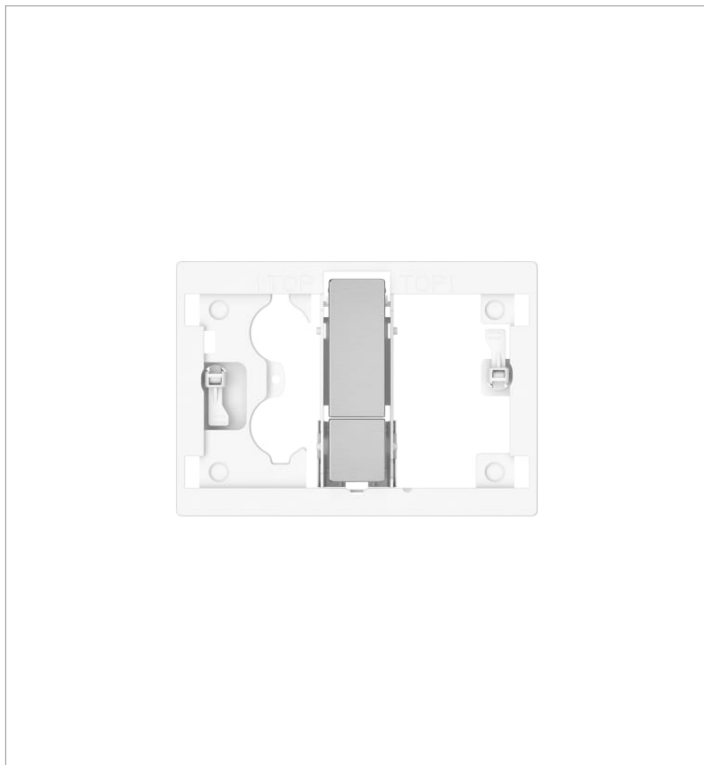

DUPLO S

PS4 Dual - Dual flush operating plate for Roca S installation systems. Cable technology. No tools required for installation

**FEATURES**

Number of buttons: 2

TECHNICAL DRAWINGS

BOUGHT TOGETHER FREQUENTLY

PS4 Dual - PS4 front panel
to be combined with PS4
push-button

8905213..

Duplo S Compact - Built-in
structure with compact
dual flush cistern for wall-
hung WC. Ø 90 / Ø 110
elbow

8900A0020

Duplo S

Designed for modern living, Duplo S seamlessly integrates advanced concealed cistern technology with refined flush plate designs, providing unparalleled comfort and style for any bathroom project.