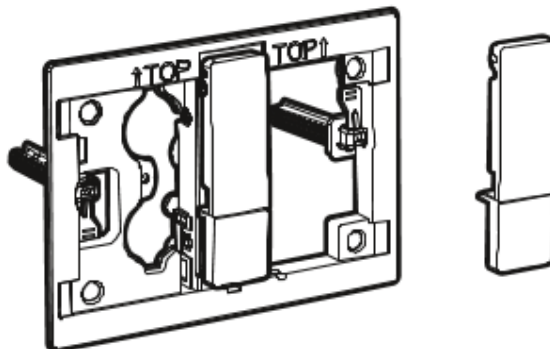

DUPLO S

PS4 Dual - Dual flush operating plate for Roca S installation systems. Cable technology. No tools required for installation

**FEATURES**

Number of buttons: 2

TECHNICAL DRAWINGS

BOUGHT TOGETHER FREQUENTLY

PS4 Dual - PS4 front panel
to be combined with PS4
push-button

8905213..

Duplo S Compact - Built-in
structure with compact
dual flush cistern for wall-
hung WC. Ø 90 / Ø 110
elbow

8900A0020

Duplo S

Designed for modern living, Duplo S seamlessly integrates advanced concealed cistern technology with refined flush plate designs, providing unparalleled comfort and style for any bathroom project.